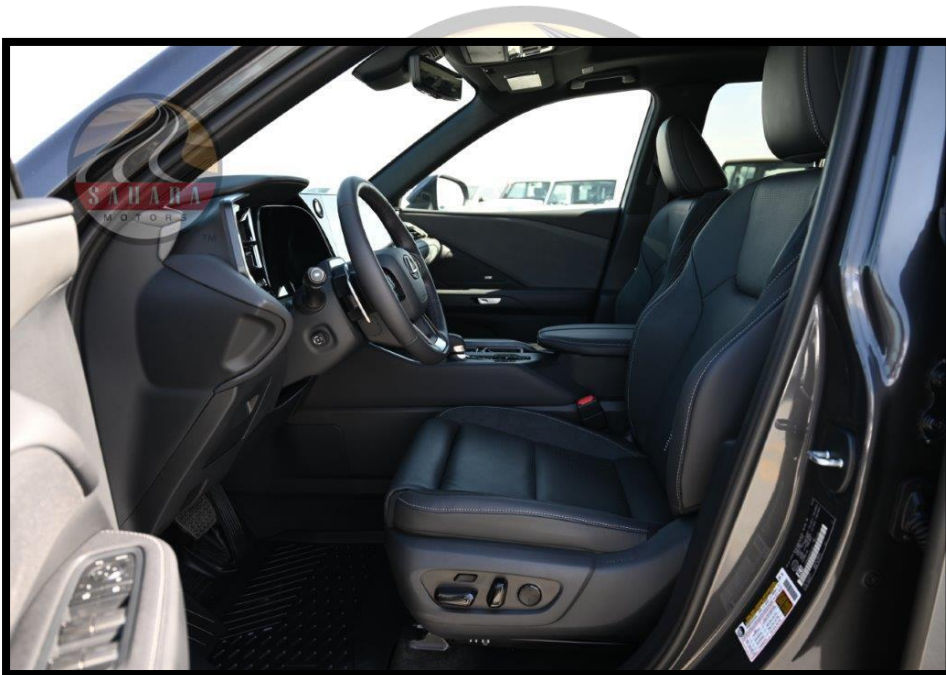

SAHARA MOTORS FZE
+971561144253, +971544400938

YOUR DREAM CAR STORE
www.saharamotorsfze.com

Showroom 19, DAZ (DUCAMZ), Ras Al Khor - Dubai - United Arab Emirates
 info@saharamotorsfze.com
 +971561144253, +971544400938